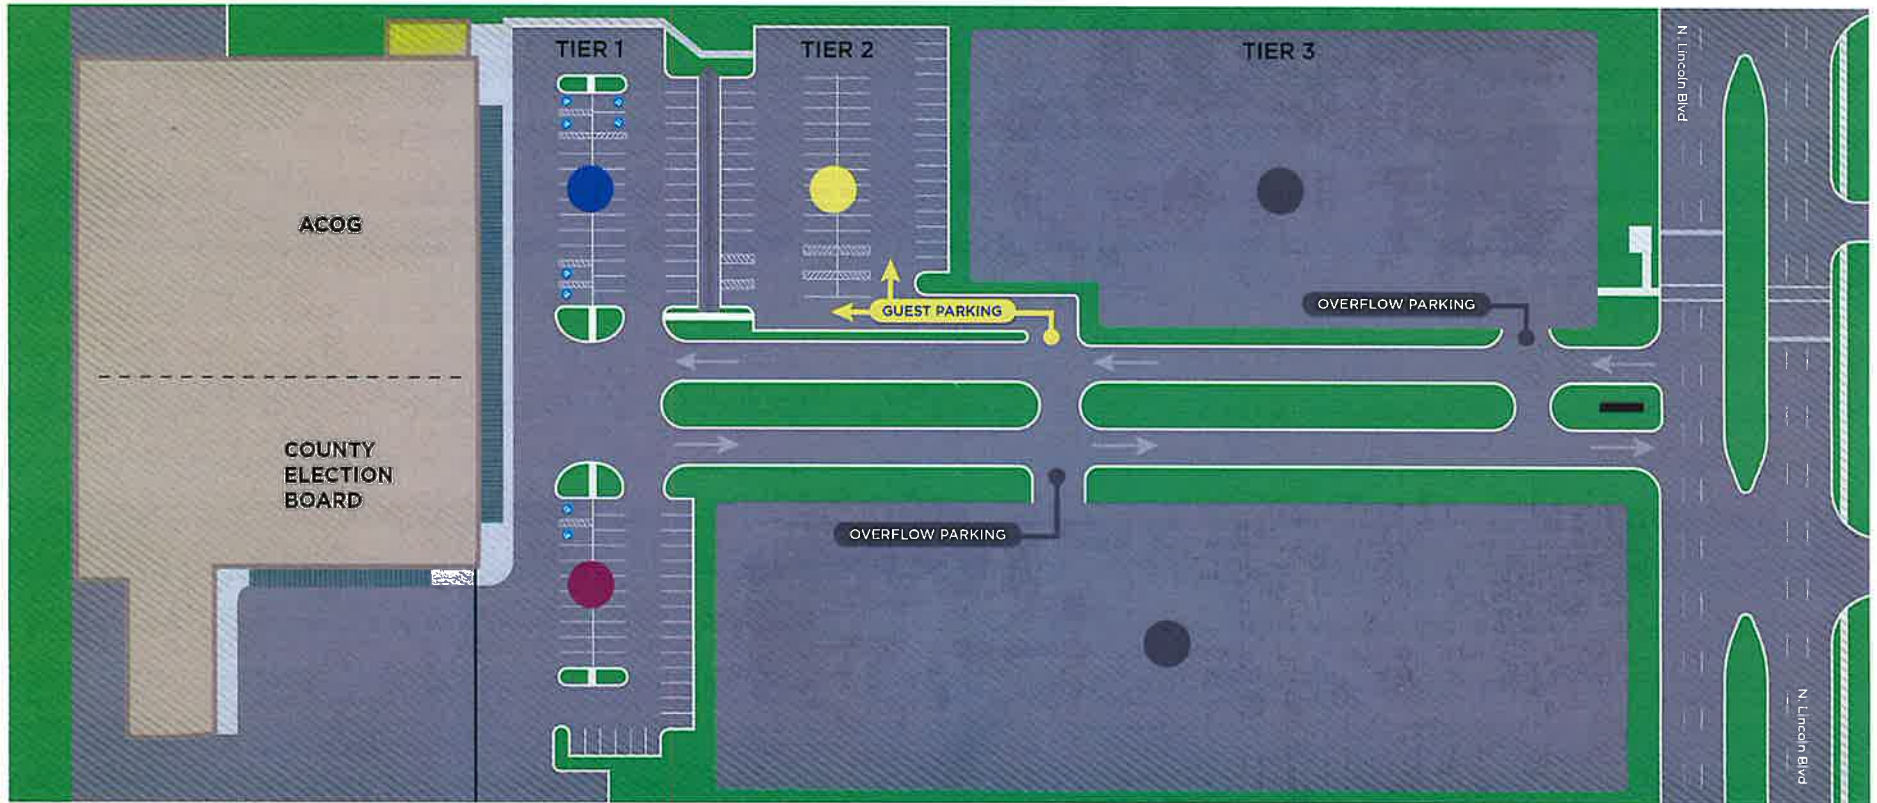

SITE MAP - PARKING LOT

4205 N. LINCOLN BLVD | OKLAHOMA CITY, OK 73105

 TIER 1: EMPLOYEE PARKING ONLY

 TIER 2: GUEST PARKING

 TIER 3: OVERFLOW PARKING

 ELECTION BOARD EMPLOYEE PARKING ONLY

 HANDICAP PARKING